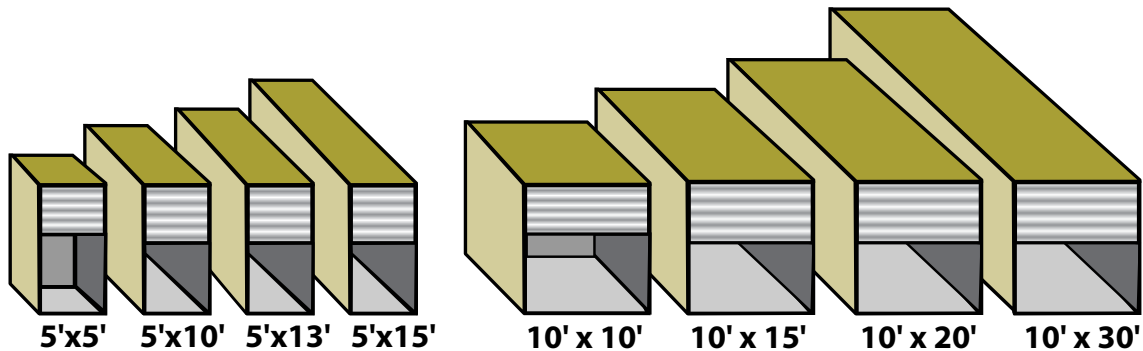

## Unit Size Estimator

UNIT SIZE	SIZE EQUIVALENT	WHAT WILL THE UNIT HOLD	TRUCK SIZE
5 X 5 25 SQ. FT.	Walk-In Closet	Small Furniture, Several Small Boxes 200 Cubic Feet	Small Pickup Truck
5 X 10 50 SQ. FT.	Large Closet	Small Bedroom, Couch, Mattress, Several Boxes. 400 Cubic Feet	Cargo Van
5 X 13 65 SQ. FT.	X-Large Closet	Dining Room Set, Chest of Drawers, Dressers 520 Cubic Feet	Pickup Truck
5 X 15 75 SQ. FT.	Small Size Bedroom	Standard Furnishing with out Appliances 600 Cubic Feet	12 ft. Cargo Trailer
10 X 10 100 SQ. FT.	Average Size Bedroom	Furnishings For A One Bedroom Apt. 800 Cubic Feet	15 ft. Truck
10 X 15 150 SQ. FT.	Large Size Bedroom	Furnishings For A Two Bedroom Apt. 1200 Cubic Feet	20 ft. Truck or Van
10 x 20 200 SQ. FT.	One Car Garage	Furnishings For A Two to Three Bedroom House. 1600 Cubic Feet	24 ft. Truck or Van
10 x 30 300 SQ. FT.	One & Half Car Garage	Furnishings For A Four or Five Bedroom House. 2400 Cubic Feet	24 ft. Truck or Van